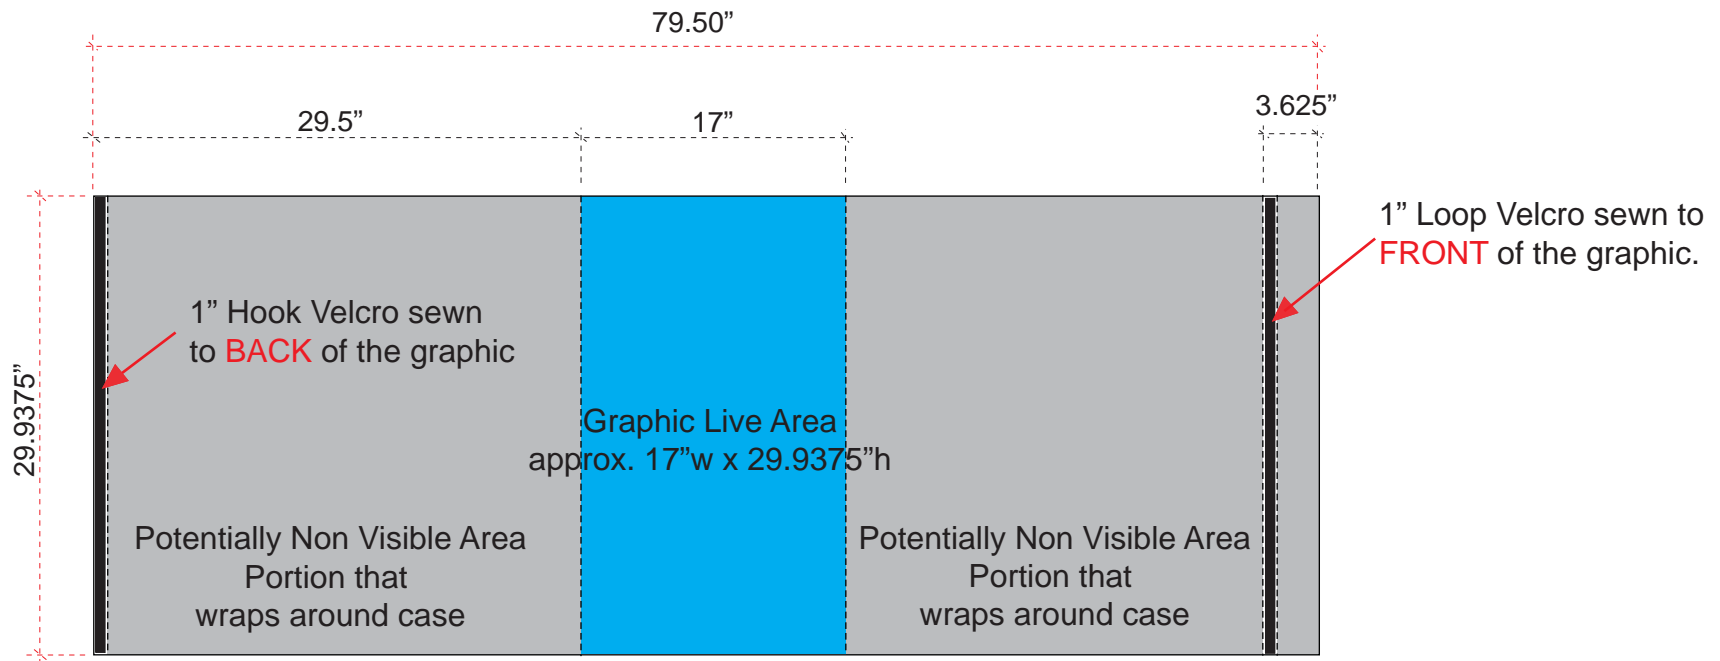

quadro Pop Up Displays

7ft Straight Frame

Product Number: Quadro S
Process: Lambda Photo Imaging
Material: Bright
Effective Date: 11/11/2009

Front Panel Size: 29.313" x 88.125"
 End Panel Size: 31" x 88.125"

Finishing
 - Refer to Panel Specifications page.

NOTE - Graphic files must be @ 150 dpi **finished size**.
 - These dimensions are for graphic layout purposes.

Product Number: Quadro S
Process: Lambda Photo Imaging
Material: Bright
Effective Date: 11/11/2009

**Small Oval Case-to-Counter Conversion
Graphic Wrap Dimensions**

Front Panel Size: 79.5"w x 29.9375"h

Finishing
- As shown above.

NOTE - Graphic files must be @ 150 dpi finished size.
- These dimensions are for graphic layout purposes.

Straight Frame / 3 Front Panels (image size)

- Panel Size 29 5/16" x 88 1/8" 1" Magnet
- End Cap 31" x 88 1/8" 1" Magnet
- End cap has velcro loop tab on kicker strip

Tabletop Frame - 2 Sections High (image size)