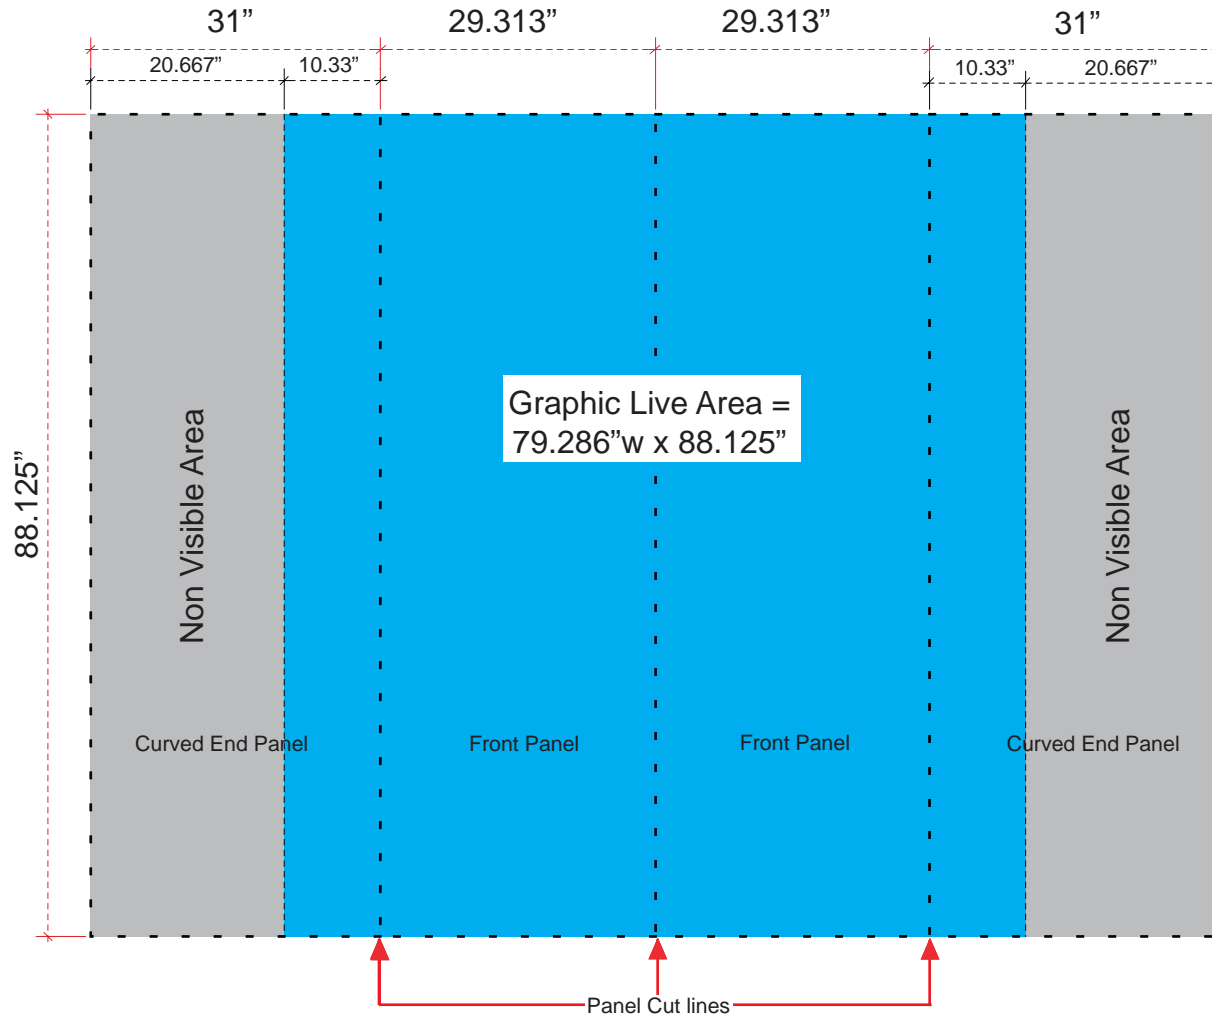

quadro Pop Up Displays

7ft Straight Frame

Product Number: Quadro S
Process: Lambda Photo Imaging
Material: Bright
Effective Date: 11/11/2009

Front Panel Size: 29.313" x 88.125"
 End Panel Size: 31" x 88.125"

**Small Oval Case-to-Counter Conversion
Graphic Wrap Dimensions**

Front Panel Size: 79.5"w x 29.9375"h

Finishing
- As shown above.

NOTE - Graphic files must be @ 150 dpi finished size.
- These dimensions are for graphic layout purposes.

Straight Frame / 3 Front Panels (image size)

- Panel Size 29 5/16" x 88 1/8" 1" Magnet
- End Cap 31" x 88 1/8" 1" Magnet
- End cap has velcro loop tab on kicker strip

Tabletop Frame - 2 Sections High (image size)

- Panel Size 27 1/16" x 59 1/4" 1" Magnet
- Ends 22" x 59 1/4" 1" Magnet

Mini Tabletop Frame - 1 Section High (image size)

- Panel Size 27 1/16" x 29 1/2" 1" Magnet
- Ends 22" x 29 1/2" 1" Magnet

Magnets