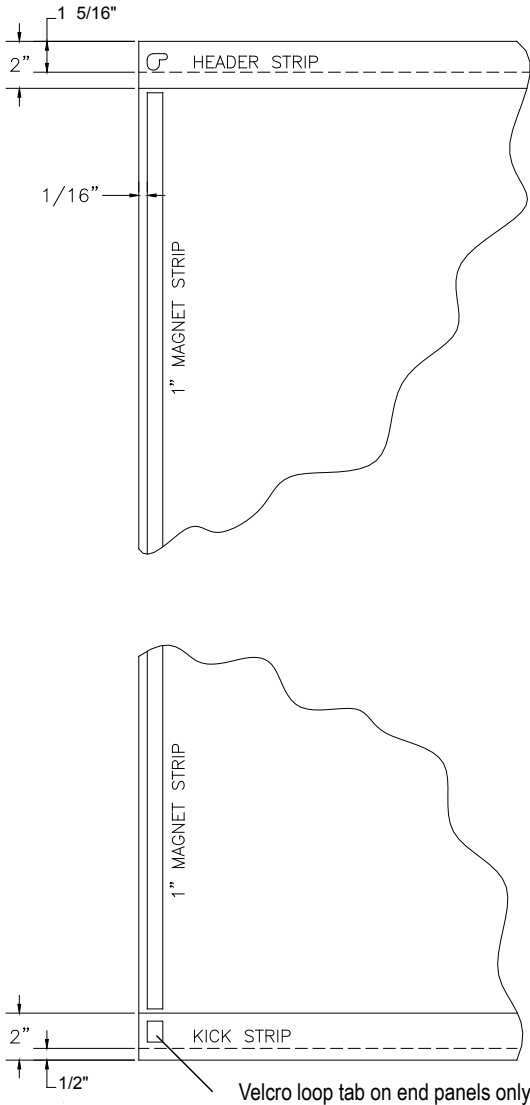

quadro Pop Up Displays

7ft Straight Frame

Product Number: Quadro S
Process: Lambda Photo Imaging
Material: Bright
Effective Date: 11/11/2009

Front Panel Size: 29.313" x 88.125"
 End Panel Size: 31" x 88.125"

PANEL SPECIFICATIONS

10' Curved Frame / 4 Front Panels (image size)

- Panel Size 27 1/16" x 88 1/8" 1" Magnet
- End Cap 22" x 88 1/8" 1" Magnet
- Back Panel 32 1/4" x 88 1/8" 1" Magnet
- Velcro on all back panels
- End cap has velcro loop tab on kicker strip

Straight Frame / 3 Front Panels (image size)

- Panel Size 29 5/16" x 88 1/8" 1" Magnet
- End Cap 31" x 88 1/8" 1" Magnet
- End cap has velcro loop tab on kicker strip

Tabletop Frame - 2 Sections High (image size)

- Panel Size 27 1/16" x 59 1/4" 1" Magnet
- Ends 22" x 59 1/4" 1" Magnet

Mini Tabletop Frame - 1 Section High (image size)

- Panel Size 27 1/16" x 29 1/2" 1" Magnet
- Ends 22" x 29 1/2" 1" Magnet

Magnets